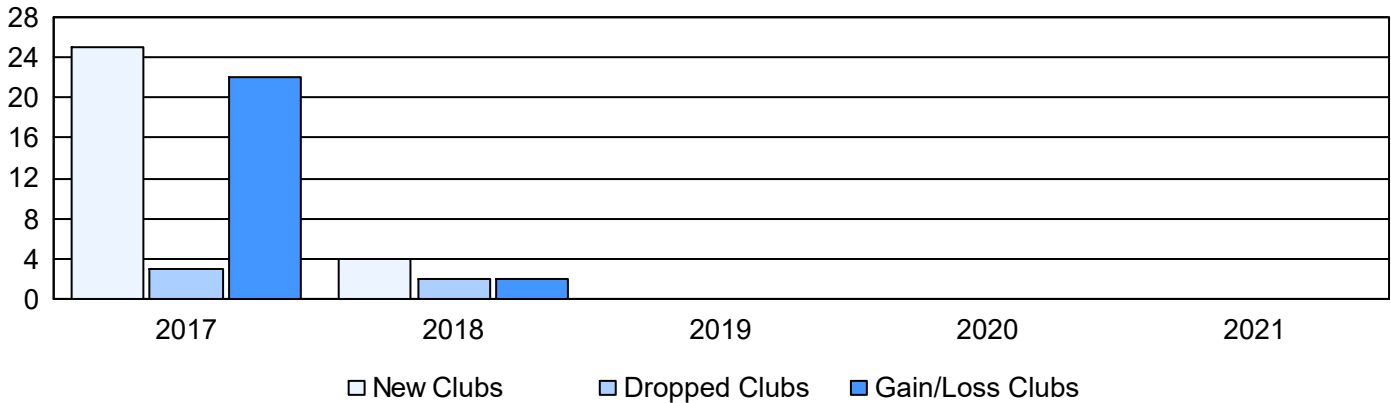

Year	New Clubs	Dropped Clubs	Gain/ Loss Clubs	New Members	Charter Members	Reinstate Members	Transfer Members	Total Member Added	Total Members Dropped	Gain/ Loss Members
2016-2017	25	3	22	789	777	11	17	1,594	875	719
2017-2018	4	2	2	687	246	23	56	1,012	1,426	-414
2018-2019	0	0	0	170	40	1	39	250	841	-591
2019-2020	0	0	0	0	17	0	32	49	569	-520
2020-2021	0	0	0	496	53	19	147	715	599	116
<b>Average</b>	<b>6</b>	<b>1</b>	<b>5</b>	<b>428</b>	<b>227</b>	<b>11</b>	<b>58</b>	<b>724</b>	<b>862</b>	<b>-138</b>

### Clubs