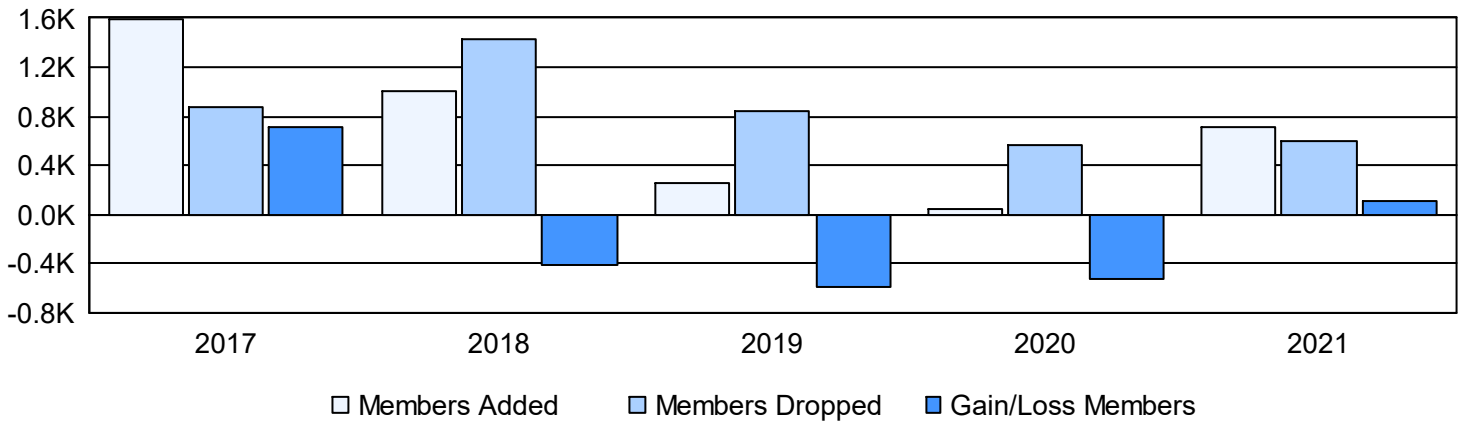

Year	New Clubs	Dropped Clubs	Gain/ Loss Clubs	New Members	Charter Members	Reinstate Members	Transfer Members	Total Member Added	Total Members Dropped	Gain/ Loss Members
2016-2017	25	3	22	789	777	11	17	1,594	875	719
2017-2018	4	2	2	687	246	23	56	1,012	1,426	-414
2018-2019	0	0	0	170	40	1	39	250	841	-591
2019-2020	0	0	0	0	17	0	32	49	569	-520
2020-2021	0	0	0	496	53	19	147	715	599	116
Average	6	1	5	428	227	11	58	724	862	-138

Clubs

Members